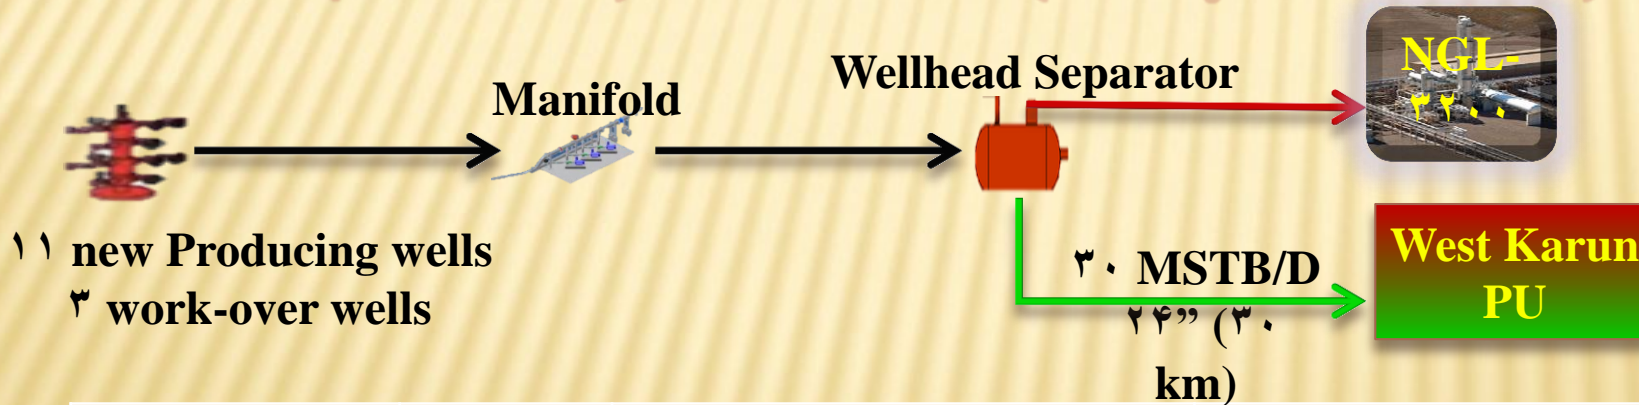

SUSANGERD FIELD

LOCATION OF SUSANGERD FIELD

- ❑ Susangerd field is located about ۴۵ Km. northwest of Ahwaz, in north Dezful region and south of Band-e-Karkheh field.

Disc.	Prod. init.	Dim.	Seismic Data	No. Wells	Formation	API
year	year	kmxkm				Degrees
۲۰۱۰	--	۲۷x۴	۲D	۱ Expl. ۲ Appr.	Asmari Ilam Sarvak	۱۶ ۲۲ ۲۰

SUSANGERD FIELD GENERAL SPECIFICATIONS

□ **Early Production (Estimated):** ۱ • MSTB/D

□ **Phase ۱ (Estimated):** ۲ • MSTB/D (Totally ۳ • MSTB/D)

Field	STOIP	Cumulative Production (Up to Now)	Current Production	Total Estimated Production
	MMBbl	MMBbl	MBbl/d	MBbl/d
Susangerd	۶۹۹۶	.	.	۳.