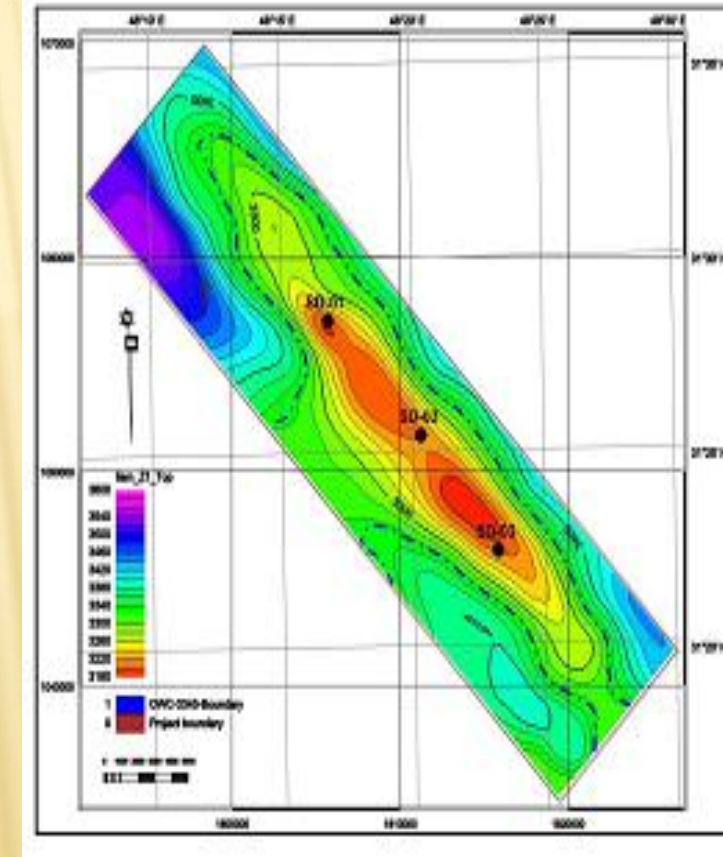

SUSANGERD FIELD

LOCATION OF SUSANGERD FIELD

- ❑ Susangerd field is located about ۴۵ Km. northwest of Ahwaz, in north Dezful region and south of Band-e-Karkheh field.

Disc.	Prod. init.	Dim.	Seismic Data	No. Wells	Formation	API
year	year	kmxkm				Degrees
۲۰۱۰	--	۲۷x۴	۲D	۱ Expl. ۲ Appr.	Asmari Ilam Sarvak	۱۶ ۲۲ ۲۰

SUSANGERD FIELD GENERAL SPECIFICATIONS

□ **Early Production (Estimated):** ۱ • MSTB/D

□ **Phase ۱ (Estimated):** ۲ • MSTB/D (Totally ۳ • MSTB/D)

Field	STOIP	Cumulative Production (Up to Now)	Current Production	Total Estimated Production
	MMBbl	MMBbl	MBbl/d	MBbl/d
Susangerd	۶۹۹۶	.	.	۳.